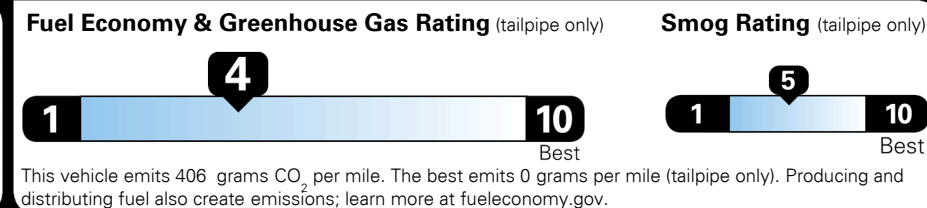

Inland Freight & Handling : \$950.00
Total Price : \$32,730.00

Santa Fe Sport: 2018 NHTSA 5-Star Overall Safety Rating

EPA DOT Fuel Economy and Environment

Gasoline Vehicle

Fuel Economy

22 MPG combined city/hwy
 20 city
 26 highway

Small SUVs range from 18 to 37 MPG. The best vehicle rates 136 MPGe.

4.5 gallons per 100 miles

You spend \$1,500 more in fuel costs over 5 years compared to the average new vehicle.

Annual fuel cost \$1,650