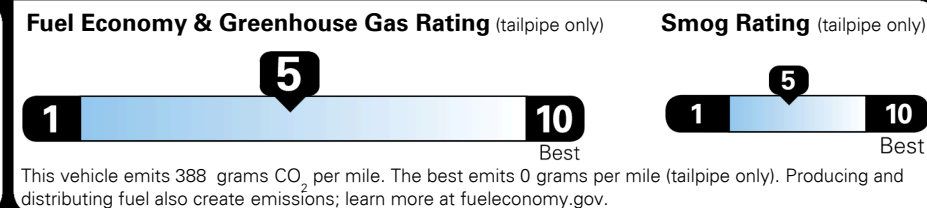

COMFORT & CONVENIENCE(cont.)	
Full Tank of Fuel	INCLUDED
Manufacturer's Suggested Retail Price:	$27,000.00
ADDED FEATURES:	
*Carpeted Floor Mats	$125.00
*Reversible Cargo Tray	$115.00
*First Aid Kit	$30.00
*Mud Guards	$120.00

Inland Freight & Handling : $1,045.00
Total Price : $28,435.00

2019 NHTSA 5-Star Overall Safety Rating

EPA DOT Fuel Economy and Environment

Gasoline Vehicle

Fuel Economy

23 MPG Small SUVs range from 18 to 120 MPG. The best vehicle rates 136 MPGe.
combined city/hwy

21 city
26 highway

4.3 gallons per 100 miles

You spend $1,250
more in fuel costs over 5 years compared to the average new vehicle.

Annual fuel cost $1,650

Actual results will vary for many reasons, including driving conditions and how you drive and maintain your vehicle. The average new vehicle gets 27 MPG and costs $7,000 to fuel over 5 years. Cost estimates are based on 15,000 miles per year at $ 2.55 per gallon. MPGe is miles per gasoline gallon equivalent. Vehicle emissions are a significant cause of climate change and smog.

fueleconomy.gov
Calculate personalized estimates and compare vehicles

Manufacturer's suggested retail price includes manufacturer's recommended pre-delivery service. Gasoline license and title fees state and local taxes and dealer installed options and accessories are not included in the manufacturer's suggested retail price. This label has been affixed to this vehicle by Hyundai Motor America, pursuant to the requirements of 15 U.S.C. 1231 et seq. which prohibits its removal or alteration prior to delivery to the ultimate purchaser.

PARTS CONTENT INFORMATION FOR VEHICLE IN THIS CARLINE:
U.S./CANADIAN PARTS CONTENT: 1 %
MAJOR SOURCES OF FOREIGN PARTS CONTENT: KOREA: 87 %
JAPAN: 2 %

Note: Parts content does not include final assembly, distribution, or other non-parts costs.

FOR THIS VEHICLE:
FINAL ASSEMBLY POINT: ULSAN, KOREA
COUNTRY OF ORIGIN:
ENGINE: KOREA
TRANSMISSION: KOREA

296 A 2749CMORNI

VIN: KM8J3CAL1KU845517