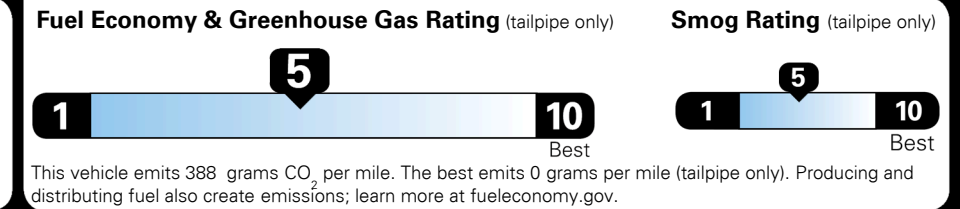

COMFORT & CONVENIENCE(cont.)	
Full Tank of Fuel	INCLUDED
Manufacturer's Suggested Retail Price:	$27,000.00
ADDED FEATURES:	
*Carpeted Floor Mats	$135.00
*Cargo Net	$50.00
*First Aid Kit	$30.00
*Mud Guards	$120.00
*Wheel Locks	$55.00

Inland Freight & Handling : $1,045.00
Total Price : $28,435.00

2019 NHTSA 5-Star Overall Safety Rating

EPA DOT Fuel Economy and Environment

Gasoline Vehicle

Fuel Economy

23 MPG Small SUVs range from 18 to 120 MPG. The best vehicle rates 136 MPGe.
combined city/hwy

21 city

26 highway

4.3 gallons per 100 miles

You spend $1,250
more in fuel costs over 5 years compared to the average new vehicle.

Annual fuel cost $1,650

Actual results will vary for many reasons, including driving conditions and how you drive and maintain your vehicle. The average new vehicle gets 27 MPG and costs $7,000 to fuel over 5 years. Cost estimates are based on 15,000 miles per year at $ 2.55 per gallon. MPGe is miles per gasoline gallon equivalent. Vehicle emissions are a significant cause of climate change and smog.

fueleconomy.gov

Calculate personalized estimates and compare vehicles

Manufacturer's suggested retail price includes manufacturer's recommended pre-delivery service. Gasoline license and title fees state and local taxes and dealer installed options and accessories are not included in the manufacturer's suggested retail price. This label has been affixed to this vehicle by Hyundai Motor America, pursuant to the requirements of 15 U.S.C. 1231 et seq. which prohibits its removal or alteration prior to delivery to the ultimate purchaser.

PARTS CONTENT INFORMATION FOR VEHICLE IN THIS CARLINE:
U.S./CANADIAN PARTS CONTENT: 1 %
MAJOR SOURCES OF FOREIGN PARTS CONTENT: KOREA: 87 %
JAPAN: 2 %

Note: Parts content does not include final assembly, distribution, or other non-parts costs.

FOR THIS VEHICLE:
FINAL ASSEMBLY POINT: ULSAN, KOREA
COUNTRY OF ORIGIN:
ENGINE: KOREA
TRANSMISSION: KOREA

25 A 0279CCSCC

VIN: KM8J3CAL3KU934912