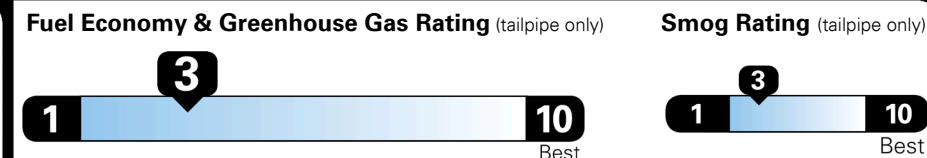

Blue Link® Connected Services 3-years Standard (Enrollment Required)

EPA DOT Fuel Economy and Environment

Gasoline Vehicle

Fuel Economy

19 MPG
combined city/hwy

17 MPG
city

22 MPG
highway

5.3 gallons per 100 miles

Small SUVs range from 18 to 120 MPG. The best vehicle rates 136 MPGe.

You spend $3,000 more in fuel costs over 5 years compared to the average new vehicle.

Annual fuel cost $2,000